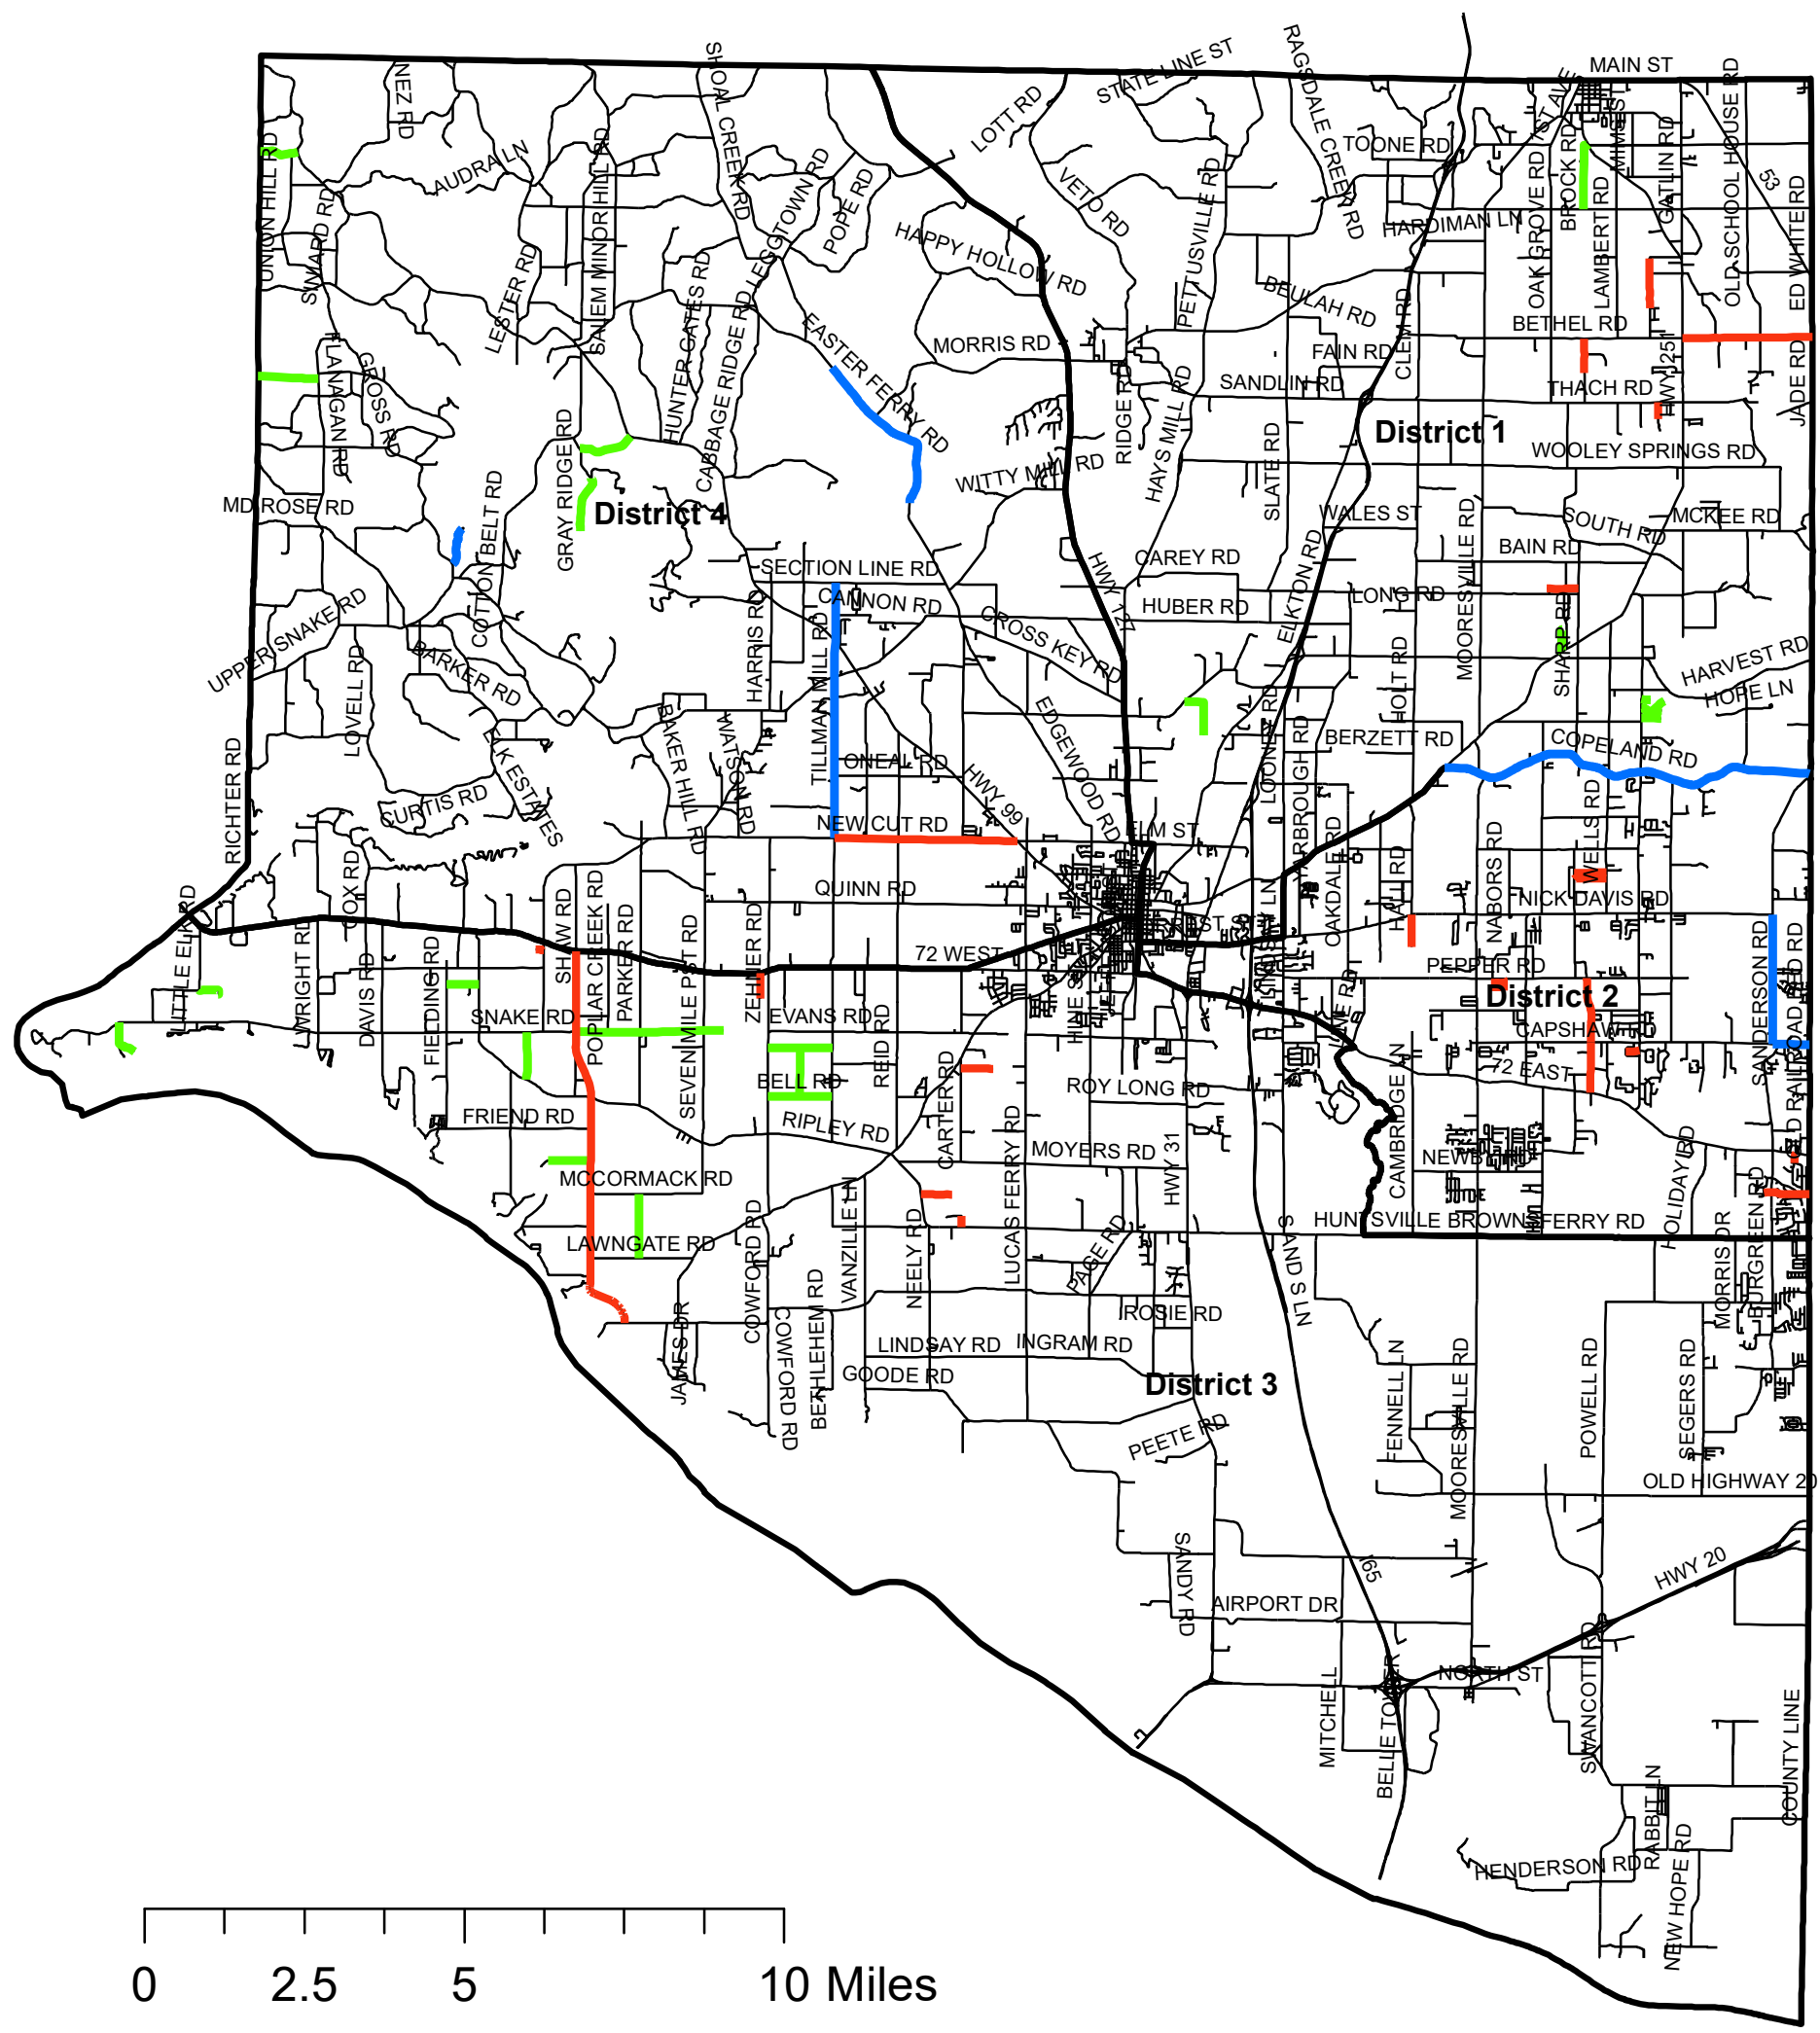

2020 Limestone County Projected Paving Projects

Legend

- Resurface_PlantMix
- Patch_and_Resurface_PlantMix
- ChipSeal